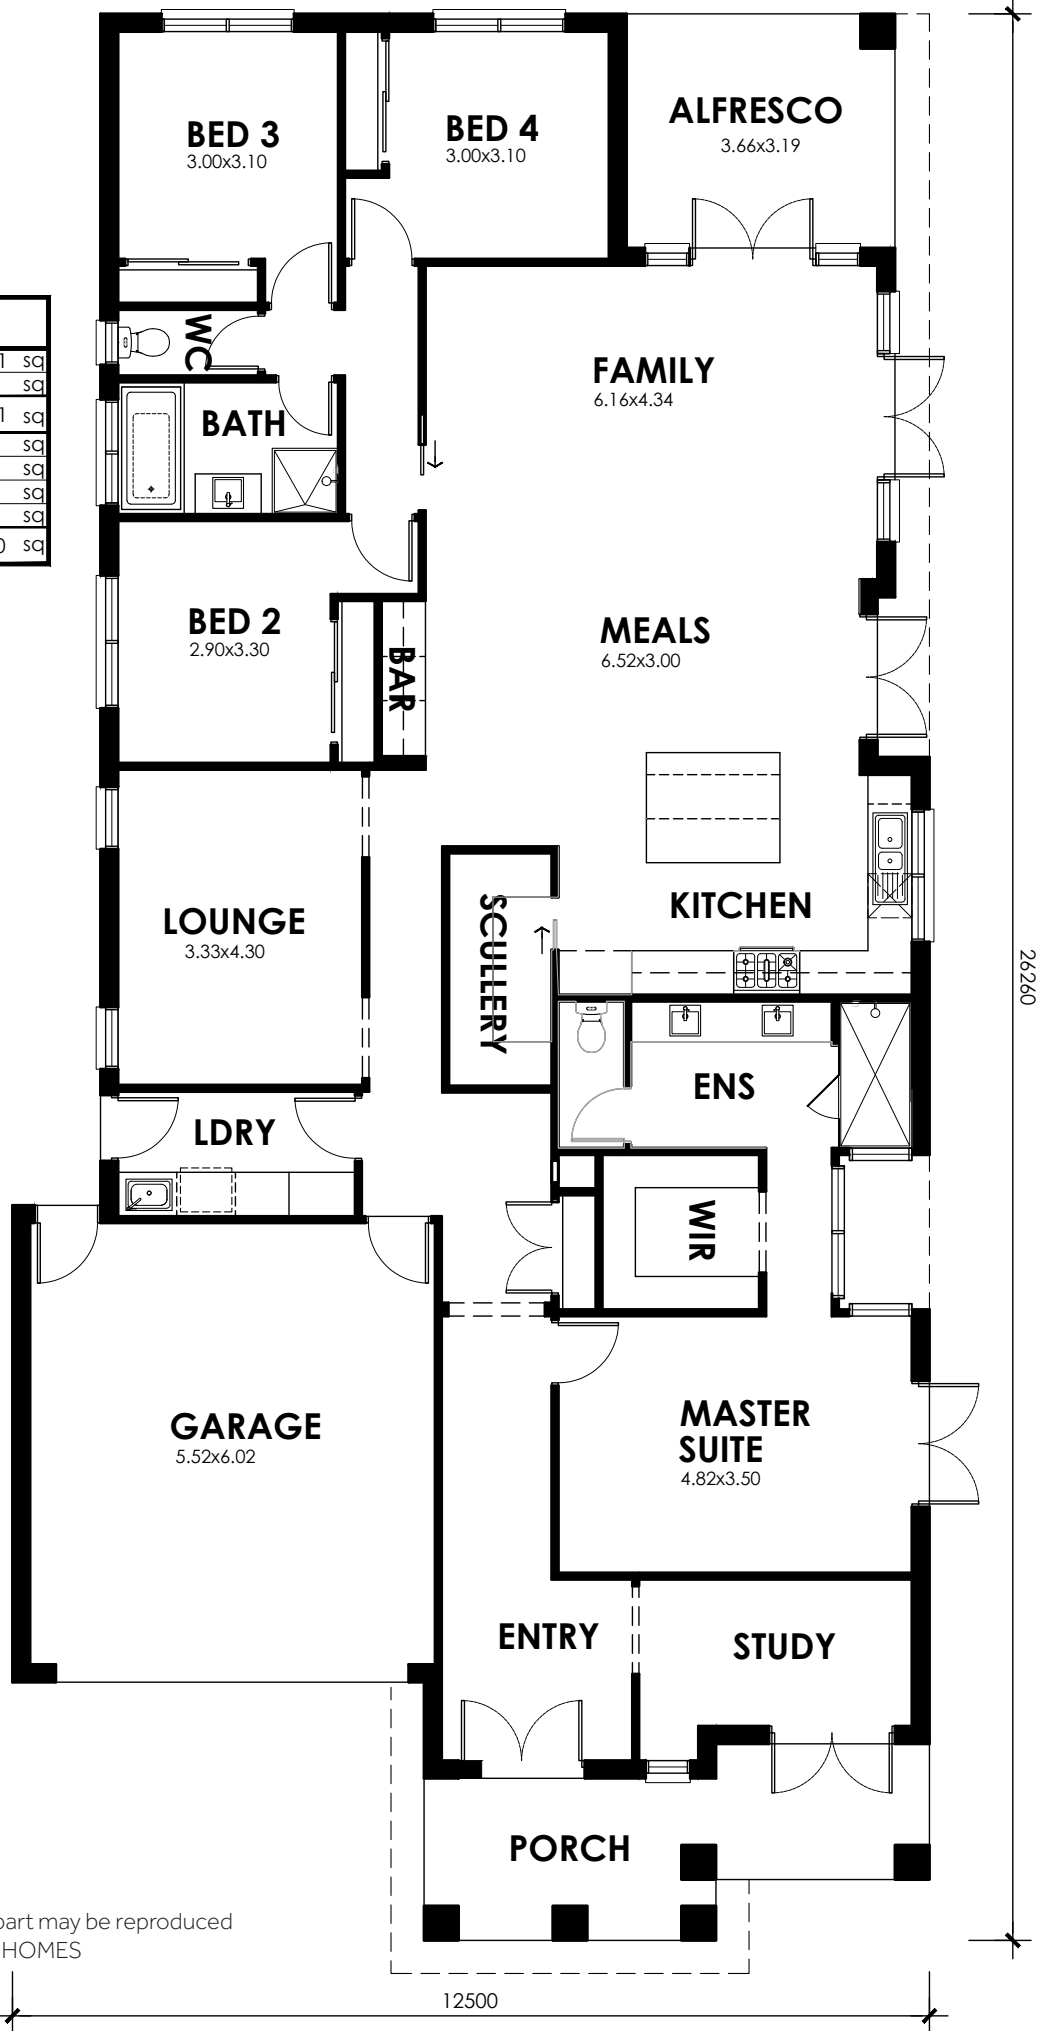

MANHATTAN 300

4 Bed & Alfresco

KIALLA HOMES

AREAS TABLE		
GROUND FLOOR	216.53 m ²	23.31 sq
	0.00 m ²	0.00 sq
SUB TOTAL:	216.53 m²	23.31 sq
GARAGE	36.31 m ²	3.91 sq
ALFRESCO	11.67 m ²	1.26 sq
PORCH	14.18 m ²	1.53 sq
	0.00 m ²	0.00 sq
GRAND TOTAL:	264.51 m²	30.00 sq

GROUND FLOOR 1:100
NOMINAL ROOM SIZES SHOWN

© this drawing is subject to copyright, no part may be reproduced without the written permission of KIALLA HOMES