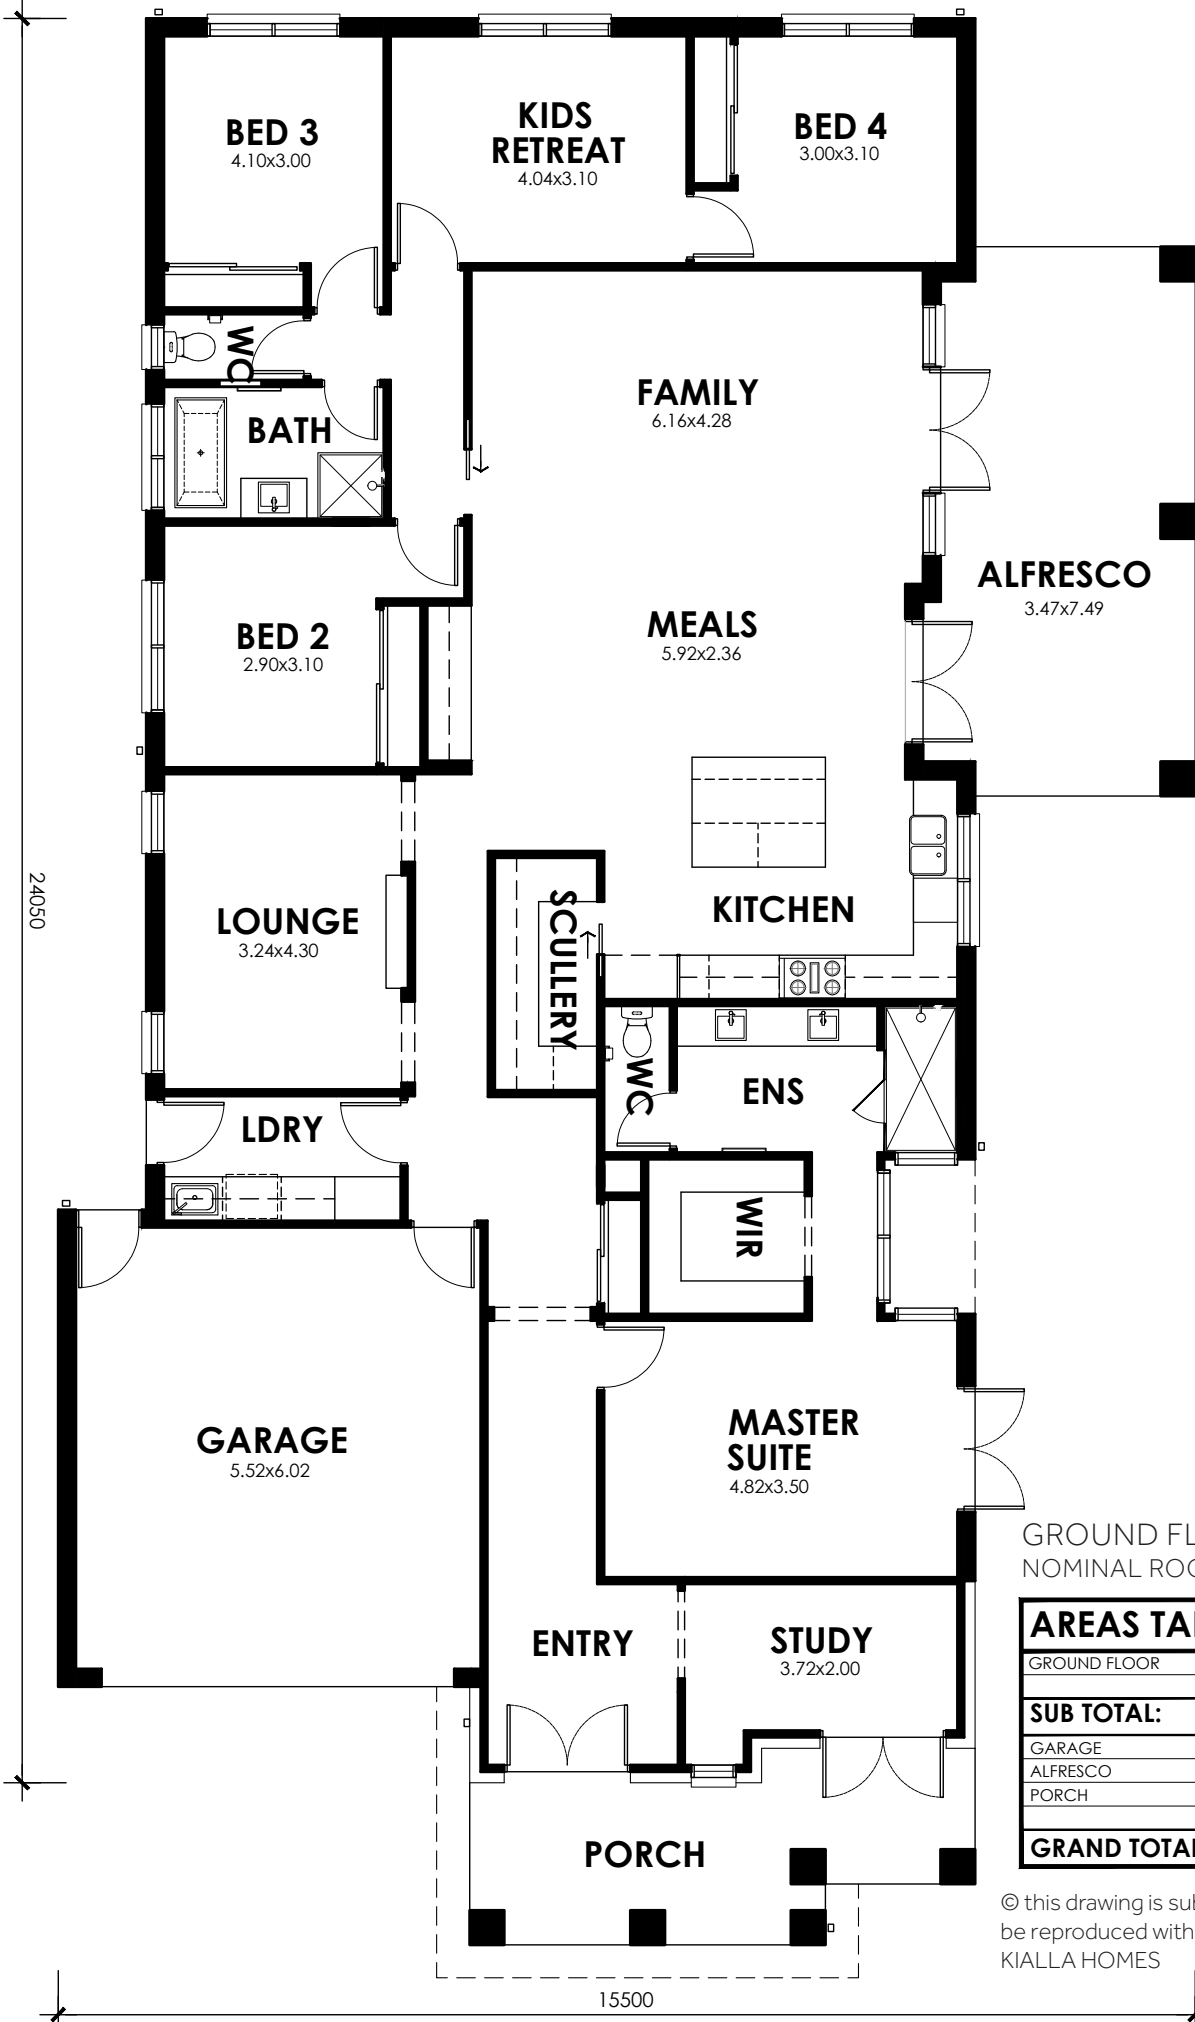

# MANHATTAN 330

5 Bed & Kids Retreat

KIALLA HOMES

GROUND FLOOR 1:100  
NOMINAL ROOM SIZES SHOWN

AREAS TABLE		
GROUND FLOOR	229.89 m <sup>2</sup>	24.75 sq
	0.00 m <sup>2</sup>	0.00 sq
<b>SUB TOTAL:</b>	<b>229.89 m<sup>2</sup></b>	<b>24.75 sq</b>
GARAGE	36.31 m <sup>2</sup>	3.91 sq
ALFRESCO	26.07 m <sup>2</sup>	2.81 sq
PORCH	14.90 m <sup>2</sup>	1.60 sq
	0.00 m <sup>2</sup>	0.00 sq
<b>GRAND TOTAL:</b>	<b>292.27 m<sup>2</sup></b>	<b>33.06 sq</b>

© this drawing is subject to copyright, no part may be reproduced without the written permission of KIALLA HOMES