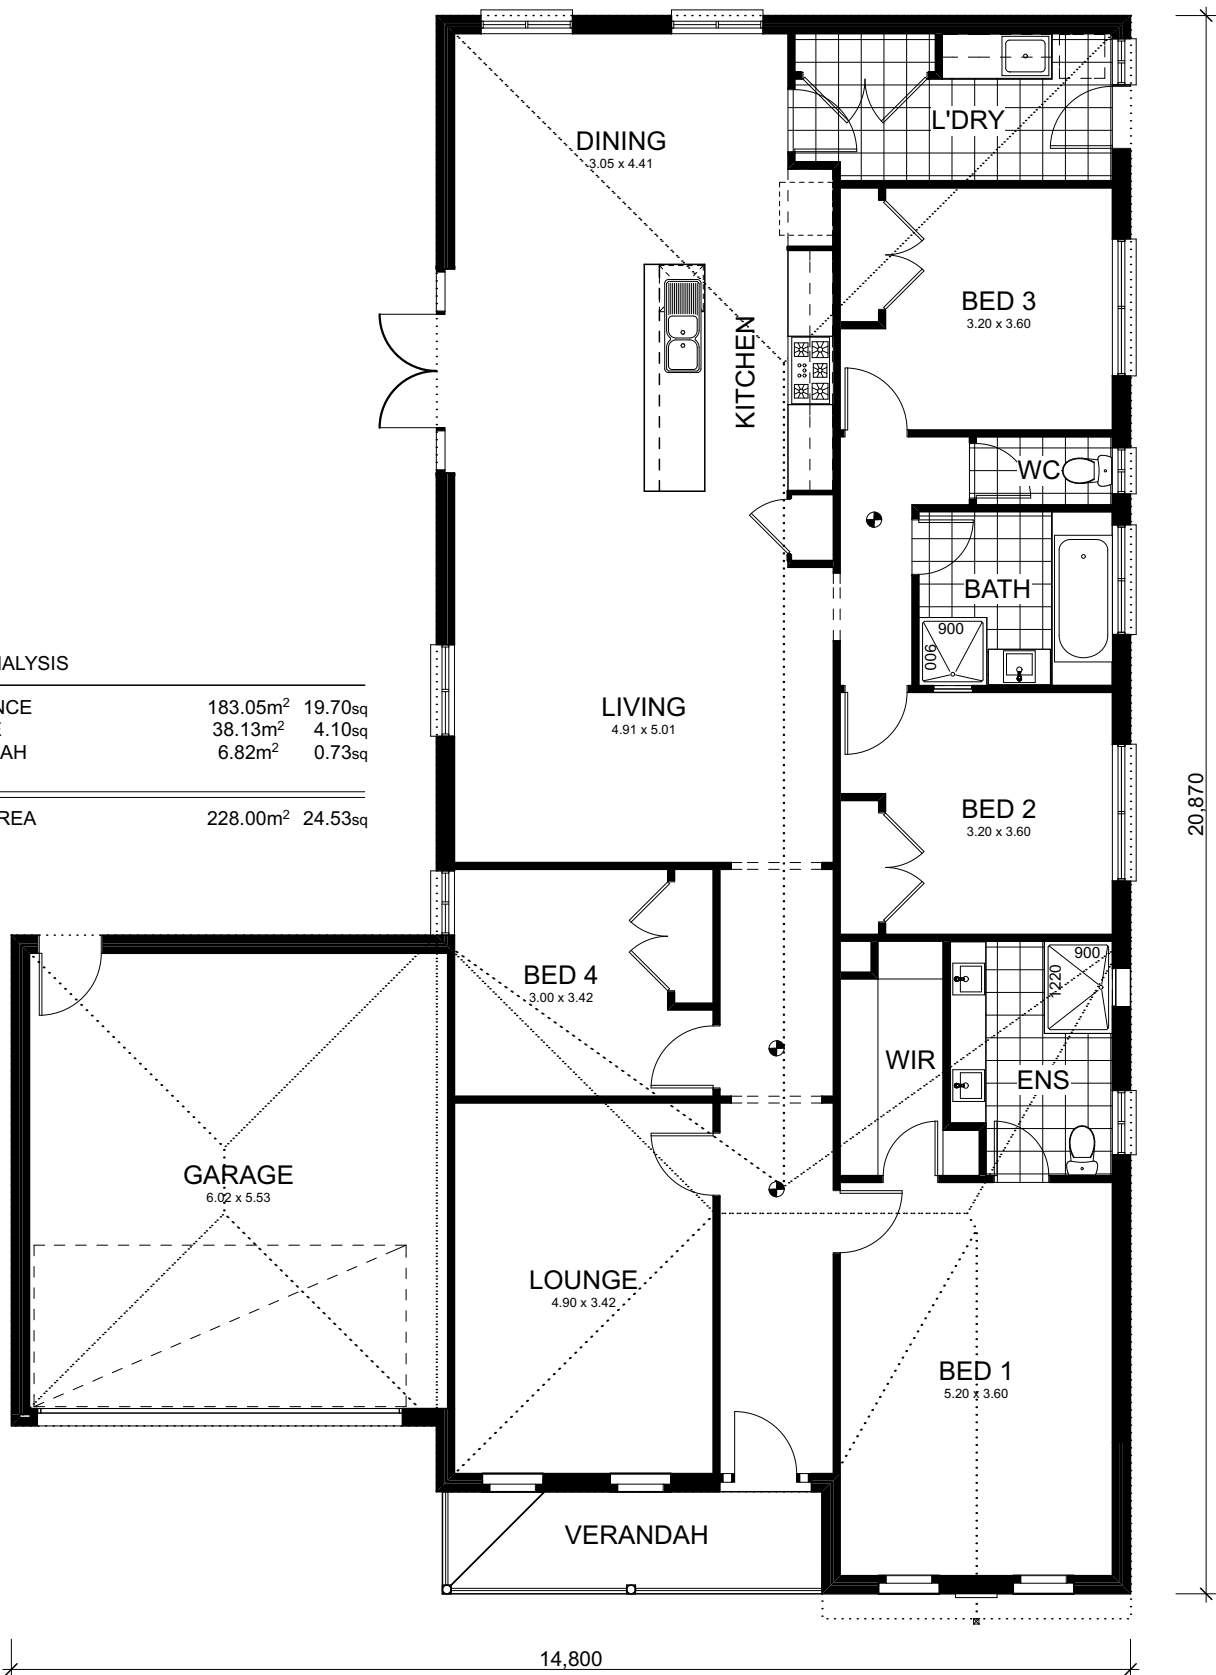

WHITEHAVEN 245

KIALLA HOMES

GROUND FLOOR 1:100
NOMINAL ROOM SIZES SHOWN

WHITEHAVEN 245

KIALLA HOMES

AREA ANALYSIS

RESIDENCE	183.05m ²	19.70sq
GARAGE	38.13m ²	4.10sq
VERANDAH	6.82m ²	0.73sq

TOTAL AREA	228.00m ²	24.53sq
------------	----------------------	---------

GROUND FLOOR mirrored 1:100
NOMINAL ROOM SIZES SHOWN