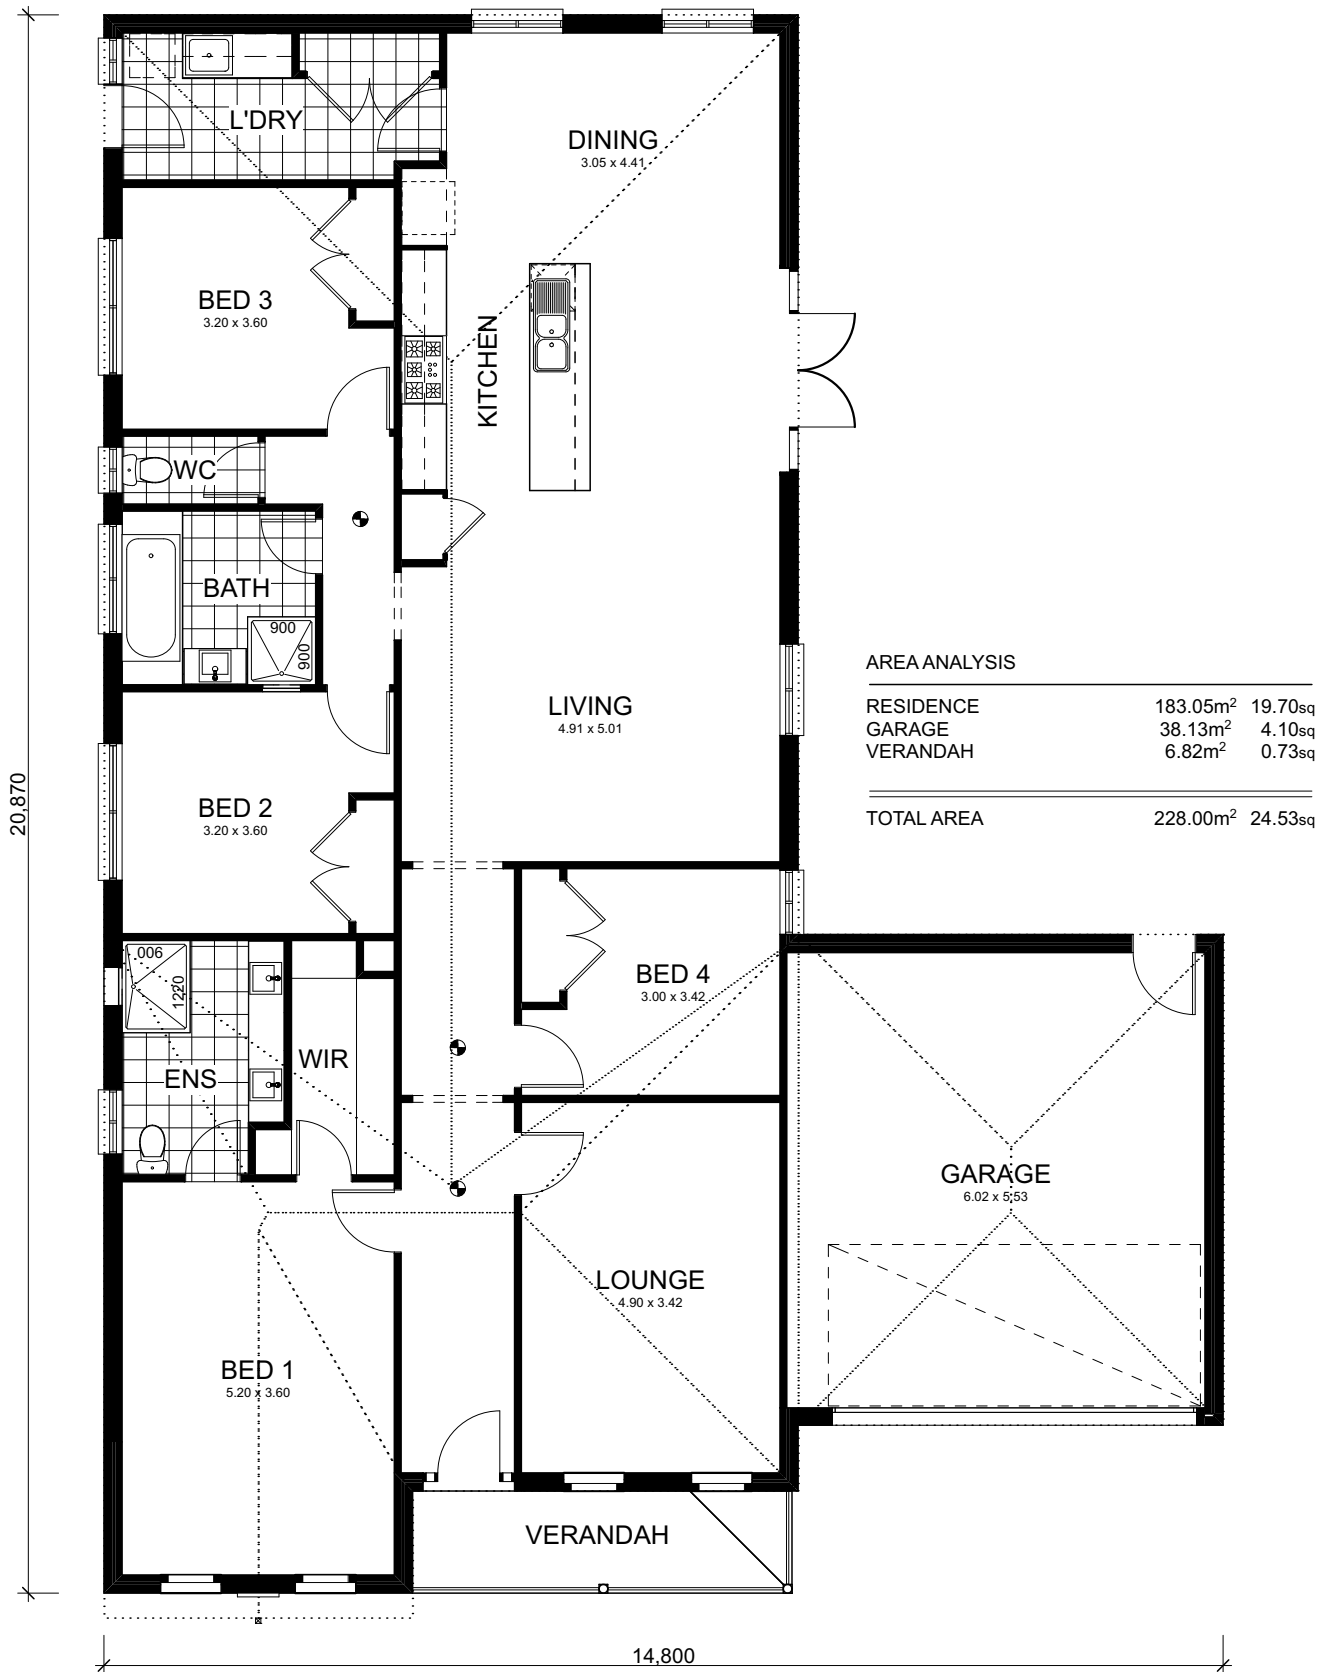

WHITEHAVEN 245

KIALLA HOMES

GROUND FLOOR 1:100
NOMINAL ROOM SIZES SHOWN

WHITEHAVEN 245

KIALLA HOMES

AREA ANALYSIS

RESIDENCE	183.05m ²	19.70sq
GARAGE	38.13m ²	4.10sq
VERANDAH	6.82m ²	0.73sq

TOTAL AREA	228.00m ²	24.53sq
------------	----------------------	---------

GROUND FLOOR mirrored 1:100
NOMINAL ROOM SIZES SHOWN