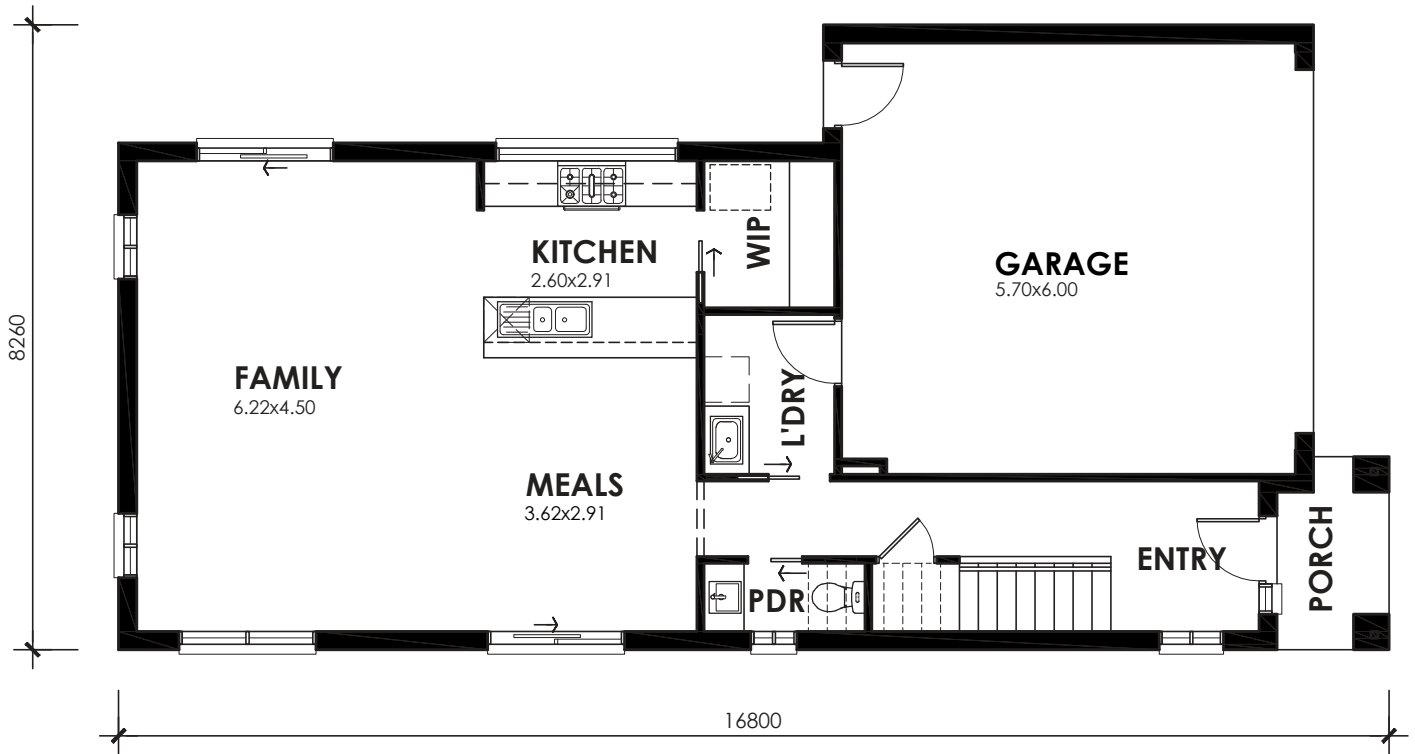

BEAUMARIS 240

4 Bed & Retreat

KIALLA HOMES

GROUND & FIRST FLOOR 1:100
NOMINAL ROOM SIZES SHOWN

FLOOR AREAS

GROUND FLOOR:	77.41m ²	8.33sq
FIRST FLOOR:	104.19m ²	11.22sq
GARAGE:	37.55m ²	4.04sq
PORTICO/VERANDA:	3.54m ²	0.38sq
TOTAL:	222.69m²	23.97sq