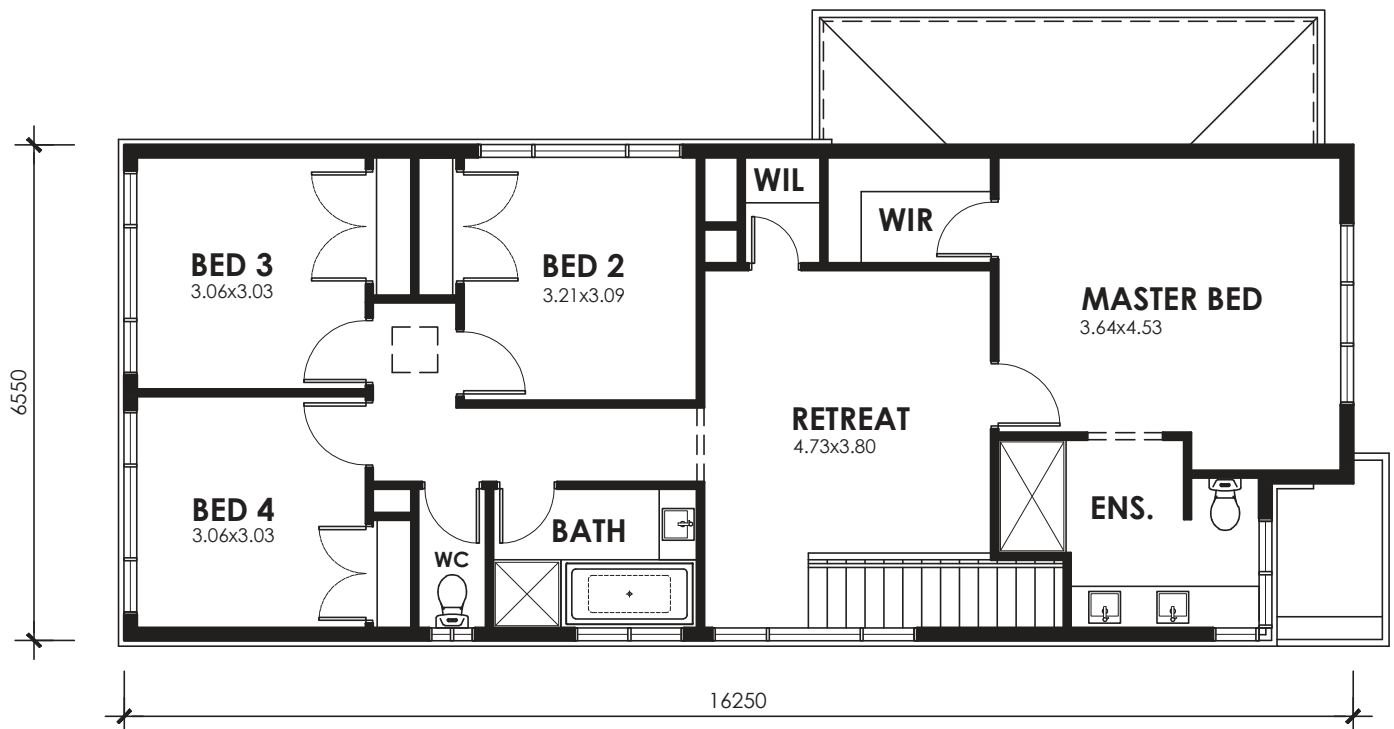

BEAUMARIS 240

4 Bed & Retreat

KIALLA HOMES

GROUND & FIRST FLOOR 1:100
NOMINAL ROOM SIZES SHOWN

FLOOR AREAS

GROUND FLOOR:	77.41m ²	8.33sq
FIRST FLOOR:	104.19m ²	11.22sq
GARAGE:	37.55m ²	4.04sq
PORTICO/VERANDA:	3.54m ²	0.38sq
TOTAL:	222.69m²	23.97sq